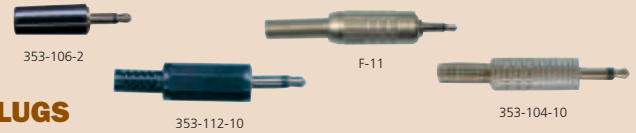

PLUGS

MODEL	DESCRIPTION
2 POLE MONO	
353-106-2	Plastic, Black, 10mm barrel, Pkg/2
353-106-10	Plastic, Black, 10mm barrel, Pkg/10
353-112-2	Plastic, Black, Strain relief, Pkg/2
353-112-10	Plastic, Black, Strain relief, Pkg/10
F-11	Shielded - Neutrik
353-102-2	Shielded, Pkg/2
353-102-10	Shielded, Pkg/10
353-104-2	Shielded, Strain relief, Pkg/2
353-104-10	Shielded, Strain relief, Pkg/10