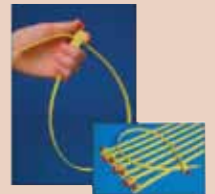

RELEASABLE CABLE TIE

One piece nylon tie wrap. Perfect for prototype construction or adding wires to existing harnesses.

MODEL	LENGTH	COLOUR	PKG QTY
7092PK	6"	Natural	25

REUSABLE SPEEDYTIE

HellermanTyton

Fully re-useable, easily releasable lashing tie. Suitable for electrical, HVAC and packaging applications, industrial use, residential projects, etc.

MODEL	LENGTH	COLOUR	PKG QTY
RTT750HR-29-5	29.5"	Yellow	5

Tie Strap Mounts

ADHESIVE MOUNTING PADS

Use to secure wire and cable, indoors or outdoors. Pad can be secured with adhesive or screws. Cable tie can be inserted from any side.