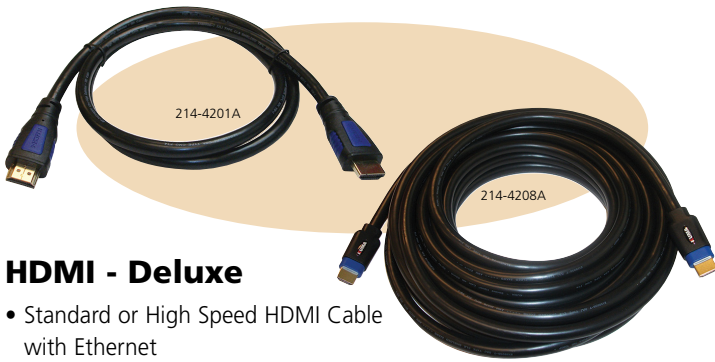

## HDMI CABLE

### HDMI - Deluxe

- Standard or High Speed HDMI Cable with Ethernet
- Supports latest HDMI specifications
- Gold plated connectors and 100% Triple Shielding cables
- CL3/FT4 rated
- CSA and UL safety approvals

### HIGH SPEED HDMI CABLE WITH ETHERNET - 28 AWG

MODEL	DESCRIPTION
214-4201A	Deluxe High Speed HDMI Cable with Ethernet, M-M, 1m (3.3ft)
214-4202A	Deluxe High Speed HDMI Cable with Ethernet, M-M, 2m (6.6ft)
214-4203	Deluxe High Speed HDMI Cable with Ethernet, M-M, 3m (10ft)
214-4204A	Deluxe High Speed HDMI Cable with Ethernet, M-M, 4m (13ft)
214-4205A	Deluxe High Speed HDMI Cable with Ethernet, M-M, 5m (16.4ft)

### HDMI - Mini (C)

- Ideal for use with small portable devices like camcorders, digital still cameras, etc
- Allows connection of Mini (HDMI C) directly with Standard (HDMI A) connector

MODEL	DESCRIPTION
214-3302	HDMI C (Mini) Plug to HDMI A (Standard) Plug, 2m (6.6ft)
214-3303	HDMI C (Mini) Plug to HDMI A (Standard) Plug, 3m (10ft)