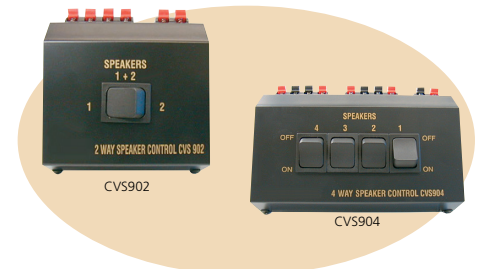

SWITCH BOXES

Audio/Video Control Center

- View and record between 3 stereo audio/video devices
- Parallel output jacks for second monitor and/or stereo audio
- Gold plated RCA jacks with pushbutton selector switches

MODEL	DESCRIPTION
CVS878	Audio/Video Control Center

3-Way Audio/Video Switch Box

- Select up to three inputs
- Switches both stereo audio and video signal inputs to parallel output
- Parallel output is designed for simultaneous viewing and recording
- Gold plated RCA jacks and low profile slide switch

MODEL	DESCRIPTION
CVS880	3-Way Audio/Video Switch Box

Speaker Switches

- Connect up to two (CVS902) or four (CVS904) pairs of speakers to one speaker output
- Individual control of each speaker pair
- Impedance constant at 4-8 Ohms, 200W max.
- Rugged rocker switches, shielded metal box

MODEL	DESCRIPTION
CVS902	2-Way Speaker Switch
CVS904	4-Way Speaker Switch

Stereo Switch Boxes

- Switch between two stereo inputs
- Gold plated RCA jacks and a rugged rocker switch

MODEL	DESCRIPTION
CVS856	2-Way Stereo Switch Box