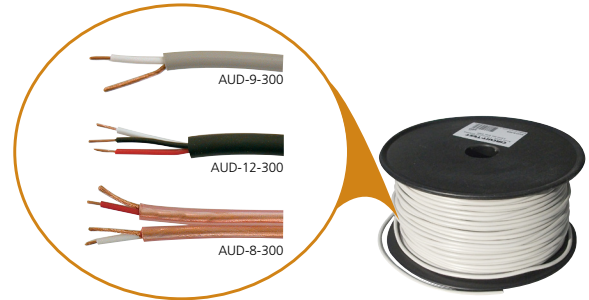

RCA

MODEL	CONNECTORS	COLOUR	LENGTH
CCD-EXT25	RCA Plug to Plug/ 2.1mm Plug to Jack	Black	25ft
CCD-EXT50	RCA Plug to Plug/ 2.1mm Plug to Jack	Black	50ft
CCD-EXT50-WH	RCA Plug to Plug/ 2.1mm Plug to Jack	White	50ft
CCD-EXT100	RCA Plug to Plug/ 2.1mm Plug to Jack	Black	100ft
CCD-EXT100-WH	RCA Plug to Plug/ 2.1mm Plug to Jack	White	100ft

HOOKUP WIRE

- 6x 25ft spools (Black, White, Red, Green, Blue, Yellow)
- Cardboard dispenser box for storage

MODEL	DESCRIPTION
10-HS22K6-25	Hookup Wire Kit, Assorted - 6 Colours, 22AWG, Solid
10-HT22K6-25	Hookup Wire Kit, Assorted - 6 Colours, 22AWG, Stranded

BULK CABLES

Audio Cable

- High quality cable for a variety of audio applications
- 300ft/Roll

MODEL	CONDUCTORS	OUTER DIAMETER	SHIELDED	COLOUR
AUD-9-300	1	3.5mm	Wrap shield	Grey
AUD-34-300	2	2 x 3.5mm	Wrap shield	Black
AUD-12-300	3	5.0mm	No shield	Black
AUD-20-300	2 x 1	2 x 3.0mm	Wrap shield	Grey
AUD-8-300	2 x 1	2 x 3.8mm	Wrap shield	Clear

Video Cable

- Double shielded; foil wrap plus an overall braided shield
- Professional pearl finish, with red, green and blue insulated 24AWG stranded center conductors
- 100ft/Roll

MODEL	DESCRIPTION
AV-9-100	RGB Component Video Cable, 100ft roll