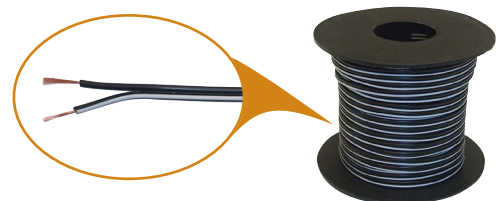

DC Power Cable

MODEL	DESCRIPTION
310-997-100	DC Power Cable - 22 AWG, 100ft Roll
310-997-1000	DC Power Cable - 22 AWG, 1000ft Roll