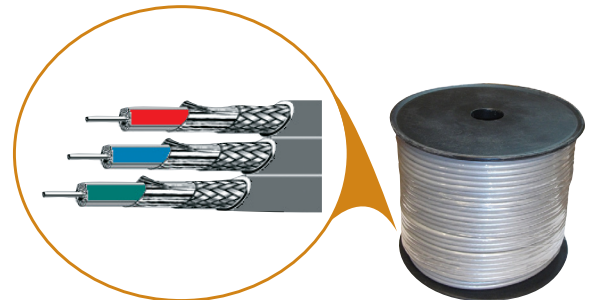

BULK CABLES

Audio Cable

- High quality cable for a variety of audio applications
- 300ft/Roll

MODEL	CONDUCTORS	OUTER DIAMETER	SHIELDED	COLOUR
AUD-9-300	1	3.5mm	Wrap shield	Grey
AUD-34-300	2	2 x 3.5mm	Wrap shield	Black
AUD-12-300	3	5.0mm	No shield	Black
AUD-20-300	2 x 1	2 x 3.0mm	Wrap shield	Grey
AUD-8-300	2 x 1	2 x 3.8mm	Wrap shield	Clear

Video Cable

- Double shielded; foil wrap plus an overall braided shield
- Professional pearl finish, with red, green and blue insulated 24AWG stranded center conductors
- 100ft/Roll

MODEL	DESCRIPTION
AV-9-100	RGB Component Video Cable, 100ft roll