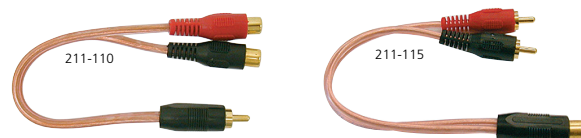

Y CABLES

Y CABLE - DELUXE

MODEL	DESCRIPTION
211-110	RCA Plug to 2 x RCA Jacks - Gold, 6" Y Cable
211-115	RCA Jack to 2 x RCA Plugs - Gold, 6" Y Cable