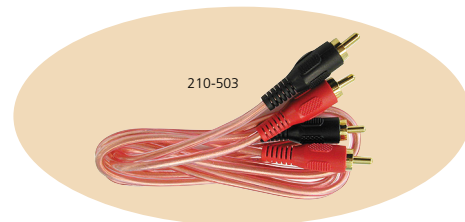

RCA CABLES

RCA MONO

MODEL	DESCRIPTION
210-112	RCA Plug to RCA Plug - Nickel, Mono, 12ft
210-125	RCA Plug to RCA Plug - Nickel, Mono, 25ft
210-153	RCA Plug to RCA Plug - Nickel, Mono, 3ft, Pkg/4 colours

RCA STEREO - BASIC

MODEL	DESCRIPTION
210-203	2 x RCA Plugs to 2 x RCA Plugs - Nickel, 3ft
210-206	2 x RCA Plugs to 2 x RCA Plugs - Nickel, 6ft
210-212	2 x RCA Plugs to 2 x RCA Plugs - Nickel, 12ft
210-220	2 x RCA Plugs to 2 x RCA Plugs - Nickel, 20ft

RCA STEREO - DELUXE

MODEL	DESCRIPTION
210-5015	2 x RCA Plugs to 2 x RCA Plugs - Deluxe Gold, 1.5ft
210-503	2 x RCA Plugs to 2 x RCA Plugs - Deluxe Gold, 3ft
210-506	2 x RCA Plugs to 2 x RCA Plugs - Deluxe Gold, 6ft
210-512	2 x RCA Plugs to 2 x RCA Plugs - Deluxe Gold, 12ft
210-520	2 x RCA Plugs to 2 x RCA Plugs - Deluxe Gold, 20ft