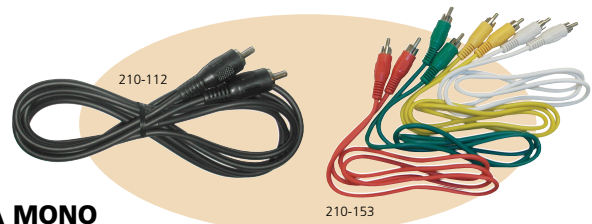

3.5mm CABLES

3.5mm - BASIC

MODEL	DESCRIPTION
210-330	3.5mm Mono Plug to 3.5mm Mono Plug - Nickel, 6ft
210-334	3.5mm Mono Plug to 3.5mm Mono Jack - Nickel, 6ft
211-311	3.5mm Stereo Plug to 2 x 3.5mm Stereo Jack - Nickel, 5" Y Cable
211-320	3.5mm Stereo Plug to 2 x RCA Plugs - Nickel, 6ft Y Cable

3.5mm - DELUXE

MODEL	DESCRIPTION
210-340	3.5mm Stereo Plug to 3.5mm Stereo Plug - Gold, 6ft
210-341	3.5mm Stereo Plug to 3.5mm Stereo Plug - Gold, 1ft
210-345	3.5mm Stereo Plug to 3.5mm Stereo Plug - Gold, 12ft
210-348	3.5mm Stereo Plug to 3.5mm Stereo Plug - Gold, 25ft
210-350	3.5mm Stereo Plug to 3.5mm Stereo Jack - Gold, 6ft
210-354	3.5mm Stereo Plug to 3.5mm Stereo Jack - Gold, 12ft
210-358	3.5mm Stereo Plug to 3.5mm Stereo Jack - Gold, 25ft
211-310	3.5mm Stereo Plug to 2 x 3.5mm Stereo Jack - Gold, 5" Y Cable
211-325	3.5mm Stereo Plug to 2 x RCA Plugs - Gold, 6ft Y Cable
211-326	3.5mm Stereo Plug to 2 x RCA Plugs - Gold, 12ft Y Cable
211-328	3.5mm Stereo Plug to 2 x RCA Plugs - Gold, 25ft Y Cable
211-312	3.5mm Stereo Plug to 2 RCA Jacks - Gold, 6" Y cable

RCA CABLES

RCA MONO

MODEL	DESCRIPTION
210-112	RCA Plug to RCA Plug - Nickel, Mono, 12ft
210-125	RCA Plug to RCA Plug - Nickel, Mono, 25ft
210-153	RCA Plug to RCA Plug - Nickel, Mono, 3ft, Pkg/4 colours

RCA STEREO - BASIC

MODEL	DESCRIPTION
210-203	2 x RCA Plugs to 2 x RCA Plugs - Nickel, 3ft
210-206	2 x RCA Plugs to 2 x RCA Plugs - Nickel, 6ft
210-212	2 x RCA Plugs to 2 x RCA Plugs - Nickel, 12ft
210-220	2 x RCA Plugs to 2 x RCA Plugs - Nickel, 20ft