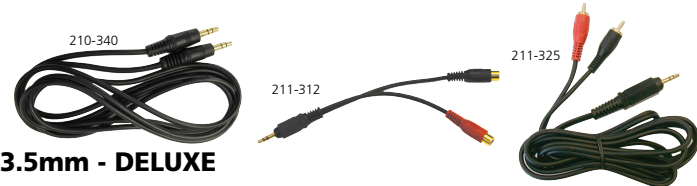

2.5mm CABLES

MODEL	DESCRIPTION
210-246	2.5mm Stereo Plug to 2.5mm Stereo Jack - Gold, 6ft
211-210	2.5mm Stereo Plug to 2 x 2.5mm Stereo Jacks - Gold, 5" Y Cable
211-228	2.5mm Stereo Plug to 2 x RCA Plugs - Gold, 25ft Y Cable

3.5mm CABLES

3.5mm - BASIC

MODEL	DESCRIPTION
210-330	3.5mm Mono Plug to 3.5mm Mono Plug - Nickel, 6ft
210-334	3.5mm Mono Plug to 3.5mm Mono Jack - Nickel, 6ft
211-311	3.5mm Stereo Plug to 2 x 3.5mm Stereo Jack - Nickel, 5" Y Cable
211-320	3.5mm Stereo Plug to 2 x RCA Plugs - Nickel, 6ft Y Cable

3.5mm - DELUXE

MODEL	DESCRIPTION
210-340	3.5mm Stereo Plug to 3.5mm Stereo Plug - Gold, 6ft
210-341	3.5mm Stereo Plug to 3.5mm Stereo Plug - Gold, 1ft
210-345	3.5mm Stereo Plug to 3.5mm Stereo Plug - Gold, 12ft
210-348	3.5mm Stereo Plug to 3.5mm Stereo Plug - Gold, 25ft
210-350	3.5mm Stereo Plug to 3.5mm Stereo Jack - Gold, 6ft
210-354	3.5mm Stereo Plug to 3.5mm Stereo Jack - Gold, 12ft
210-358	3.5mm Stereo Plug to 3.5mm Stereo Jack - Gold, 25ft
211-310	3.5mm Stereo Plug to 2 x 3.5mm Stereo Jack - Gold, 5" Y Cable
211-325	3.5mm Stereo Plug to 2 x RCA Plugs - Gold, 6ft Y Cable
211-326	3.5mm Stereo Plug to 2 x RCA Plugs - Gold, 12ft Y Cable
211-328	3.5mm Stereo Plug to 2 x RCA Plugs - Gold, 25ft Y Cable
211-312	3.5mm Stereo Plug to 2 RCA Jacks - Gold, 6" Y cable

RCA CABLES

RCA MONO

MODEL	DESCRIPTION
210-112	RCA Plug to RCA Plug - Nickel, Mono, 12ft
210-125	RCA Plug to RCA Plug - Nickel, Mono, 25ft
210-153	RCA Plug to RCA Plug - Nickel, Mono, 3ft, Pkg/4 colours

RCA STEREO - BASIC