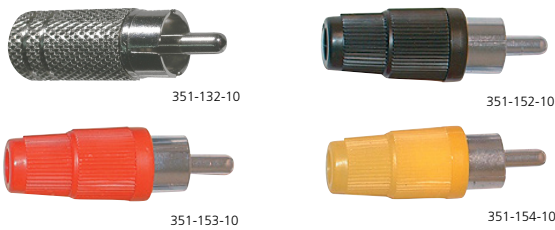

### Plugs

### GOLD

MODEL	DESCRIPTION
351-102-10	RCA Plug - Gold plated with strain relief, 8mm, Black, Pkg/10
351-103-10	RCA Plug - Gold plated with strain relief, 8mm, Red, Pkg/10
351-106-10	RCA Plug - Gold plated with strain relief, 5.5mm, Black, Pkg/10
351-107-10	RCA Plug - Gold plated with strain relief, 5.5mm, Red, Pkg/10
351-121	RCA Plug - Polished Metal, Gold contacts, Locking, 8mm, White
351-122	RCA Plug - Polished Metal, Gold contacts, Locking, 8mm, Red

### NICKEL

MODEL	DESCRIPTION
351-132-10	RCA Plug - Shielded, 7mm, Pkg/10
351-152-10	RCA Plug - Plastic, Black, 4mm, Pkg/10
351-153-10	RCA Plug - Plastic, Red, 4mm, Pkg/10
351-154-10	RCA Plug - Plastic, Yellow, 4mm, Pkg/10

### NICKEL - INLINE

MODEL	DESCRIPTION
351-532-10	RCA Jack Inline - Shielded with strain relief, 7mm, Pkg/10
351-552-10	RCA Jack Inline - Plastic, Black, 4mm, Pkg/10
351-553-10	RCA Jack Inline - Plastic, Red, 4mm, Pkg/10