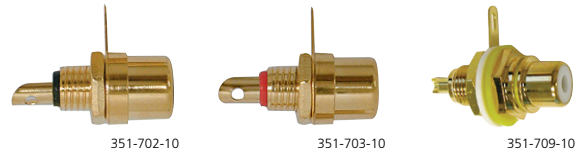

Jacks

GOLD - CHASSIS

MODEL	DESCRIPTION
351-702-10	RCA Jack Chassis - Gold plated, Black, Pkg/10
351-703-10	RCA Jack Chassis - Gold plated, Red, Pkg/10
351-705-10	RCA Jack Chassis - Gold plated, Yellow, Pkg/10
351-706-10	RCA Jack Chassis - Gold plated with Isolation washers, Black, Pkg/10
351-707-10	RCA Jack Chassis - Gold plated with Isolation washers, Red, Pkg/10
351-709-10	RCA Jack Chassis - Gold plated with Isolation washers, Yellow, Pkg/10