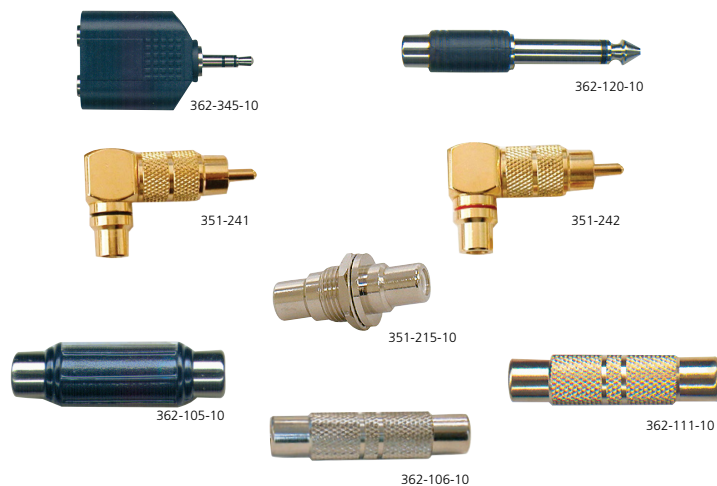

AV ADAPTERS