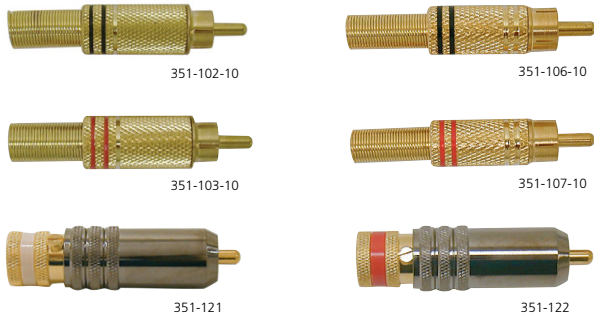

### Plugs

### GOLD

MODEL	DESCRIPTION
351-102-10	RCA Plug - Gold plated with strain relief, 8mm, Black, Pkg/10
351-103-10	RCA Plug - Gold plated with strain relief, 8mm, Red, Pkg/10
351-106-10	RCA Plug - Gold plated with strain relief, 5.5mm, Black, Pkg/10
351-107-10	RCA Plug - Gold plated with strain relief, 5.5mm, Red, Pkg/10
351-121	RCA Plug - Polished Metal, Gold contacts, Locking, 8mm, White
351-122	RCA Plug - Polished Metal, Gold contacts, Locking, 8mm, Red

### NICKEL

MODEL	DESCRIPTION
351-132-10	RCA Plug - Shielded, 7mm, Pkg/10
351-152-10	RCA Plug - Plastic, Black, 4mm, Pkg/10
351-153-10	RCA Plug - Plastic, Red, 4mm, Pkg/10
351-154-10	RCA Plug - Plastic, Yellow, 4mm, Pkg/10

### NICKEL - INLINE

MODEL	DESCRIPTION
351-532-10	RCA Jack Inline - Shielded with strain relief, 7mm, Pkg/10
351-552-10	RCA Jack Inline - Plastic, Black, 4mm, Pkg/10
351-553-10	RCA Jack Inline - Plastic, Red, 4mm, Pkg/10