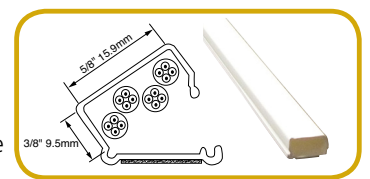

MODEL	DIAMETER	LENGTH	COLOUR
PTS-1/4-BK-10	1/4"	10ft	Black
PTS-1/4-WH-10	1/4"	10ft	White
PTS-1/4-BK-200	1/4"	200ft	Black
PTS-1/2-BK-7	1/2"	7ft	Black
PTS-1/2-WH-7	1/2"	7ft	White
PTS-1/2-BK-150	1/2"	150ft	Black
PTS-3/4-BK-5	3/4"	5ft	Black
PTS-3/4-WH-5	3/4"	5ft	White
PTS-3/4-BK-100	3/4"	100ft	Black

### Donald Duct

- Low profile, 1/4- round shape, adhesive on one side
- Easily mitred for inside or outside corners
- Fits 2 or 3 telephone or alarm cables
- Paintable, fire-retardant PVC

MODEL	LENGTH	COLOUR
D200W	6ft	White

### Flap Duct

- Hinged cover for easy access, adhesive on one side
- Co-extruded mold with PVC hinge for long life
- Fits 2 RG59U or 4 alarm/telephone cables
- Paintable, fire-retardant PVC

MODEL	LENGTH	COLOUR
D300W	6ft	White