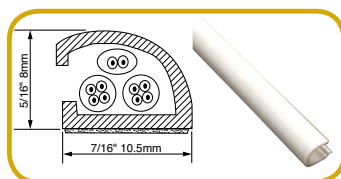

WIRE DUCTING MATERIAL

Donald Duct

- Low profile, 1/4- round shape, adhesive on one side
- Easily mitred for inside or outside corners
- Fits 2 or 3 telephone or alarm cables
- Paintable, fire-retardant PVC