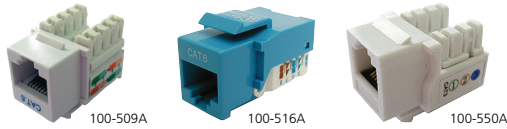

KEYSTONE RJ12 & RJ45 JACKS

Punchdown

- Krone or 110 punchdown tool required

MODEL	STYLE	COLOUR
100-506A	RJ45 CAT5e	Blue
100-509A	RJ45 CAT5e	White
100-516A	RJ45 CAT6	Blue
100-519A	RJ45 CAT6	White
100-550A	RJ12	White

Self Crimping

- Self-crimping IDC terminals
- No tools required

MODEL	STYLE	COLOUR
100-500	RJ45 CAT5e	Black
100-502	RJ45 CAT5e	Red
100-504	RJ45 CAT5e	Yellow
100-505	RJ45 CAT5e	Green
100-506	RJ45 CAT5e	Blue
100-508	RJ45 CAT5e	Grey
100-509	RJ45 CAT5e	White
100-550	RJ12	White

KEYSTONE INSERTS

- Snap-fit keystone inserts
- For standard keystone wall plates, surface mount boxes and blank patch panels

Binding Post

MODEL	DESCRIPTION
100-540BK	Binding Post Insert - Black
100-540RD	Binding Post Insert - Red