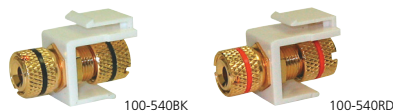

KEYSTONE RJ12 & RJ45 JACKS

Punchdown

- Krone or 110 punchdown tool required

MODEL	STYLE	COLOUR
100-506A	RJ45 CAT5e	Blue
100-509A	RJ45 CAT5e	White
100-516A	RJ45 CAT6	Blue
100-519A	RJ45 CAT6	White
100-550A	RJ12	White

Self Crimping

- Self-crimping IDC terminals
- No tools required

MODEL	STYLE	COLOUR
100-500	RJ45 CAT5e	Black
100-502	RJ45 CAT5e	Red
100-504	RJ45 CAT5e	Yellow
100-505	RJ45 CAT5e	Green
100-506	RJ45 CAT5e	Blue
100-508	RJ45 CAT5e	Grey
100-509	RJ45 CAT5e	White
100-550	RJ12	White

KEYSTONE INSERTS

- Snap-fit keystone inserts
- For standard keystone wall plates, surface mount boxes and blank patch panels

Binding Post

MODEL	DESCRIPTION
100-540BK	Binding Post Insert - Black
100-540RD	Binding Post Insert - Red

Misc

MODEL	DESCRIPTION
100-522	BNC Jack Insert
100-524	F-Type Jack Insert

RCA

MODEL	DESCRIPTION
100-530BK	RCA Jack Insert - Black
100-530RD	RCA Jack Insert - Red
100-530YW	RCA Jack Insert - Yellow

Blank

MODEL	DESCRIPTION
100-520-100	Blank Insert - White, Pkg/100
100-520-5	Blank Insert - White, Pkg/5