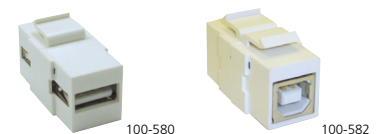

KEYSTONE RJ12 & RJ45 JACKS

Punchdown

- Krone or 110 punchdown tool required

MODEL	STYLE	COLOUR
100-506A	RJ45 CAT5e	Blue
100-509A	RJ45 CAT5e	White
100-516A	RJ45 CAT6	Blue
100-519A	RJ45 CAT6	White
100-550A	RJ12	White

KEYSTONE INSERTS

- Snap-fit keystone inserts
- For standard keystone wall plates, surface mount boxes and blank patch panels

Binding Post

MODEL	DESCRIPTION
100-540BK	Binding Post Insert - Black
100-540RD	Binding Post Insert - Red

Misc

MODEL	DESCRIPTION
100-522	BNC Jack Insert
100-524	F-Type Jack Insert

RCA

MODEL	DESCRIPTION
100-530BK	RCA Jack Insert - Black
100-530RD	RCA Jack Insert - Red
100-530YW	RCA Jack Insert - Yellow

Blank

MODEL	DESCRIPTION
100-520-100	Blank Insert - White, Pkg/100
100-520-5	Blank Insert - White, Pkg/5

RJ45

MODEL	DESCRIPTION
100-570	RJ45 CAT5e Coupler, Black

HDMI

MODEL	DESCRIPTION
100-587	Keystone Feedthru Insert - HDMI w/ Pigtail

USB

MODEL	DESCRIPTION
100-580	USB type A to A Insert - White
100-581	USB type A to B Insert - White
100-582	USB type B to B Insert - White