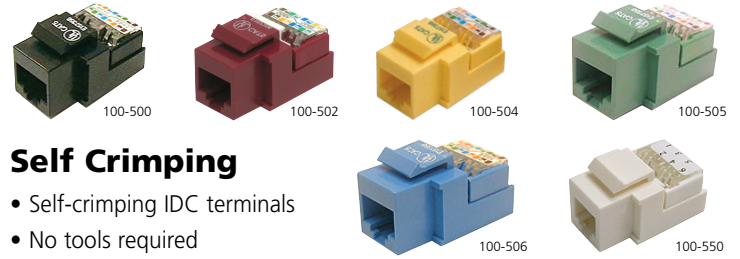

KEYSTONE RJ12 & RJ45 JACKS

Punchdown

- Krone or 110 punchdown tool required

MODEL	STYLE	COLOUR
100-506A	RJ45 CAT5e	Blue
100-509A	RJ45 CAT5e	White
100-516A	RJ45 CAT6	Blue
100-519A	RJ45 CAT6	White
100-550A	RJ12	White

Self Crimping

- Self-crimping IDC terminals
- No tools required

MODEL	STYLE	COLOUR
100-500	RJ45 CAT5e	Black
100-502	RJ45 CAT5e	Red
100-504	RJ45 CAT5e	Yellow
100-505	RJ45 CAT5e	Green
100-506	RJ45 CAT5e	Blue
100-508	RJ45 CAT5e	Grey
100-509	RJ45 CAT5e	White
100-550	RJ12	White

KEYSTONE INSERTS

- Snap-fit keystone inserts
- For standard keystone wall plates, surface mount boxes and blank patch panels

Binding Post

MODEL	DESCRIPTION
100-540BK	Binding Post Insert - Black
100-540RD	Binding Post Insert - Red

Misc

MODEL	DESCRIPTION
100-522	BNC Jack Insert
100-524	F-Type Jack Insert

RCA

MODEL	DESCRIPTION
100-530BK	RCA Jack Insert - Black
100-530RD	RCA Jack Insert - Red
100-530YW	RCA Jack Insert - Yellow

Blank

MODEL	DESCRIPTION
100-520-100	Blank Insert - White, Pkg/100
100-520-5	Blank Insert - White, Pkg/5