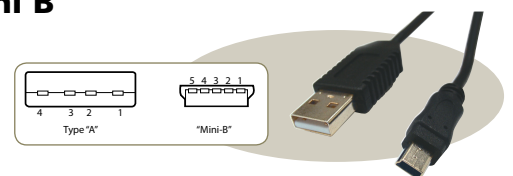

CAT5e Crossover Cable

MODEL	LENGTH	COLOUR
711-903	3ft	Purple
711-906	6ft	Purple

CAT5e Bulk Cable

- CMR rated (Communications Riser) cable
- 24AWG solid copper conductor
- 4 pair - Unshielded Twisted Pair (UTP)
- Rated upto 350MHz
- Blue, 100 meter

MODEL	COLOUR	BANDWIDTH
CAT5E-100-BL	Blue	350MHz

USB CABLES

USB A to A

MODEL	CONNECTION	LENGTH
714-1006	M/M	6ft
714-2106	M/F	6ft
714-1010	M/M	10ft
714-2110	M/F	10ft

USB A to B

MODEL	CONNECTION	LENGTH
714-1206	M/M	6ft
714-1210	M/M	10ft
714-1225	M/M	25ft

USB A to Micro B

MODEL	CONNECTION	LENGTH
714-3306	M/M	6ft

USB A to Mini B

MODEL	CONNECTION	LENGTH
714-3506	M/M	6ft