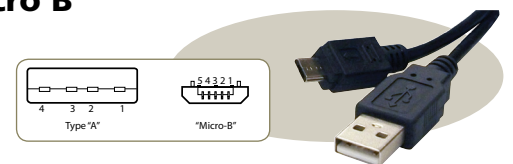

CAT5e Crossover Cable

MODEL	LENGTH	COLOUR
711-903	3ft	Purple
711-906	6ft	Purple

CAT5e Bulk Cable

- CMR rated (Communications Riser) cable
- 24AWG solid copper conductor
- 4 pair - Unshielded Twisted Pair (UTP)
- Rated upto 350MHz
- Blue, 100 meter

MODEL	COLOUR	BANDWIDTH
CAT5E-100-BL	Blue	350MHz

USB CABLES

USB A to A

MODEL	CONNECTION	LENGTH
714-1006	M/M	6ft
714-2106	M/F	6ft
714-1010	M/M	10ft
714-2110	M/F	10ft

USB A to B

MODEL	CONNECTION	LENGTH
714-1206	M/M	6ft
714-1210	M/M	10ft
714-1225	M/M	25ft

USB A to Micro B

MODEL	CONNECTION	LENGTH
714-3306	M/M	6ft

USB A to Mini B

MODEL	CONNECTION	LENGTH
714-3506	M/M	6ft