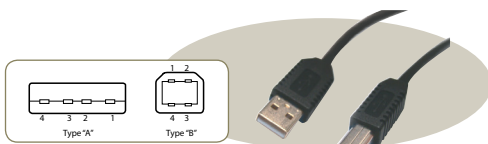

CAT5e Crossover Cable

MODEL	LENGTH	COLOUR
711-903	3ft	Purple
711-906	6ft	Purple

CAT5e Bulk Cable

- CMR rated (Communications Riser) cable
- 24AWG solid copper conductor
- 4 pair - Unshielded Twisted Pair (UTP)
- Rated upto 350MHz
- Blue, 100 meter

MODEL	COLOUR	BANDWIDTH
CAT5E-100-BL	Blue	350MHz

USB CABLES

USB A to A

MODEL	CONNECTION	LENGTH
714-1006	M/M	6ft
714-2106	M/F	6ft
714-1010	M/M	10ft
714-2110	M/F	10ft

USB A to B

MODEL	CONNECTION	LENGTH
714-1206	M/M	6ft
714-1210	M/M	10ft
714-1225	M/M	25ft

USB A to Micro B

MODEL	CONNECTION	LENGTH
714-3306	M/M	6ft

USB A to Mini B

MODEL	CONNECTION	LENGTH
714-3506	M/M	6ft