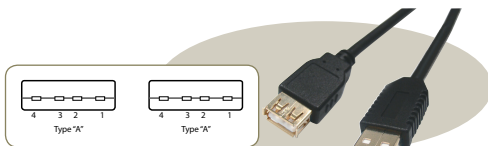

CAT5e Crossover Cable

MODEL	LENGTH	COLOUR
711-903	3ft	Purple
711-906	6ft	Purple

CAT5e Bulk Cable

- CMR rated (Communications Riser) cable
- 24AWG solid copper conductor
- 4 pair - Unshielded Twisted Pair (UTP)
- Rated upto 350MHz
- Blue, 100 meter

MODEL	COLOUR	BANDWIDTH
CAT5E-100-BL	Blue	350MHz

USB CABLES

USB A to A

MODEL	CONNECTION	LENGTH
714-1006	M/M	6ft
714-2106	M/F	6ft
714-1010	M/M	10ft
714-2110	M/F	10ft

USB A to B

MODEL	CONNECTION	LENGTH
714-1206	M/M	6ft
714-1210	M/M	10ft
714-1225	M/M	25ft