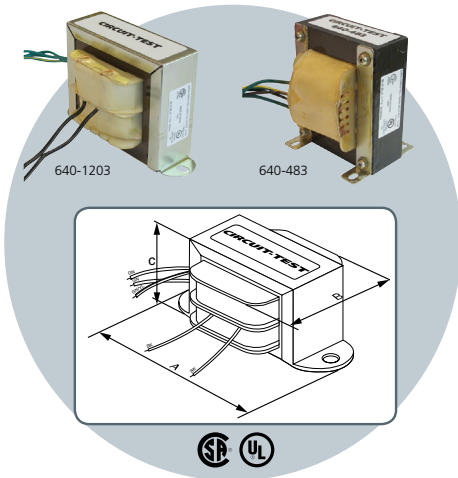

**AC/AC ADAPTERS**

- Compact wall mount power supply
- Input: 120VAC / 60Hz with standard
- North American 2-pin input plug
- Barrel type (coaxial) output connector

MODEL	OUTPUT VOLTAGE	OUTPUT CURRENT	PLUG SIZE
RP-1630A	16VAC	300mA	2.1 x 5.5mm

**POWER TRANSFORMERS**

- Centre tapped open style power transformers
- Two hole chassis mount
- Ideal where the output needs to be rectified to DC

MODEL	PRIMARY	SECONDARY	DIMENSIONS (A x B x C)
640-1203	115VAC, 60Hz	12VCT / 0.3A	60 x 35 x 35mm (2.38 x 1.38 x 1.38")
640-121	115VAC, 60Hz	12VCT / 1A	71 x 44 x 43mm (2.81 x 1.75 x 1.69")
640-122	115VAC, 60Hz	12VCT / 2A	83 x 44 x 51mm (3.25 x 1.75 x 2")
640-124	115VAC, 60Hz	12VCT / 4A	94 x 51 x 59mm (3.69 x 2 x 2.31")
640-1803	115VAC, 60Hz	18VCT / 0.3A	60 x 43 x 35mm (2.38 x 1.69 x 1.38")
640-241	115VAC, 60Hz	24VCT / 1A	83 x 44 x 51mm (3.25 x 1.75 x 2")
640-242	115VAC, 60Hz	24VCT / 2A	94 x 58 x 58mm (3.69 x 2.28 x 2.28")
640-243	115VAC, 60Hz	24VCT / 3A	102 x 60 x 67mm (4.03 x 2.38 x 2.63")
640-244	115VAC, 60Hz	24VCT / 4A	114 x 64 x 76mm (4.5 x 2.5 x 3")
640-483	117VAC, 50/60Hz	48VCT / 3A	85 x 82 x 105mm (3.35 x 3.23 x 4.13")

**TRAVEL CONVERTERS**

**Foreign Plug Adapters**

- Convert the electrical plug from one country to fit in various AC receptacles around the world
- Note: Does not convert the voltage

MODEL	DESCRIPTION
WA-5	3 Pin Plug - North America
WA-7	3 Pin Plug - Great Britain
WA-9	3 Pin Plug - Europe
WA-9A	2 Pin Plug - Europe
WA-10	3 Pin Plug - India / Hong Kong
WA-10L	3 Pin Plug - South Africa
WA-11A	3 Pin Plug - Switzerland
WA-12A	3 Pin Plug - Italy
WA-15	3 Pin Plug - Israel
WA-16	3 Pin Plug - Australia / NZ
WA-18	3 Pin Plug - North America 250V