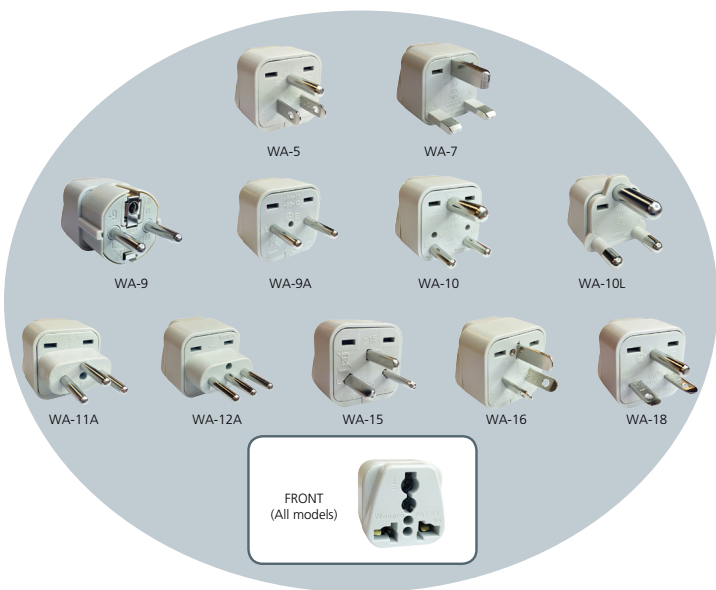

**AC/AC ADAPTERS**

- Compact wall mount power supply
- Input: 120VAC / 60Hz with standard
- North American 2-pin input plug
- Barrel type (coaxial) output connector

MODEL	OUTPUT VOLTAGE	OUTPUT CURRENT	PLUG SIZE
RP-1630A	16VAC	300mA	2.1 x 5.5mm

**POWER TRANSFORMERS**

- Centre tapped open style power transformers
- Two hole chassis mount
- Ideal where the output needs to be rectified to DC

MODEL	PRIMARY	SECONDARY	DIMENSIONS (A x B x C)
640-1203	115VAC, 60Hz	12VCT / 0.3A	60 x 35 x 35mm (2.38 x 1.38 x 1.38")
640-121	115VAC, 60Hz	12VCT / 1A	71 x 44 x 43mm (2.81 x 1.75 x 1.69")
640-122	115VAC, 60Hz	12VCT / 2A	83 x 44 x 51mm (3.25 x 1.75 x 2")
640-124	115VAC, 60Hz	12VCT / 4A	94 x 51 x 59mm (3.69 x 2 x 2.31")
640-1803	115VAC, 60Hz	18VCT / 0.3A	60 x 43 x 35mm (2.38 x 1.69 x 1.38")
640-241	115VAC, 60Hz	24VCT / 1A	83 x 44 x 51mm (3.25 x 1.75 x 2")
640-242	115VAC, 60Hz	24VCT / 2A	94 x 58 x 58mm (3.69 x 2.28 x 2.28")
640-243	115VAC, 60Hz	24VCT / 3A	102 x 60 x 67mm (4.03 x 2.38 x 2.63")
640-244	115VAC, 60Hz	24VCT / 4A	114 x 64 x 76mm (4.5 x 2.5 x 3")
640-483	117VAC, 50/60Hz	48VCT / 3A	85 x 82 x 105mm (3.35 x 3.23 x 4.13")

**TRAVEL CONVERTERS**

**Foreign Plug Adapters**

- Convert the electrical plug from one country to fit in various AC receptacles around the world
- Note: Does not convert the voltage

MODEL	DESCRIPTION
WA-5	3 Pin Plug - North America
WA-7	3 Pin Plug - Great Britain
WA-9	3 Pin Plug - Europe
WA-9A	2 Pin Plug - Europe
WA-10	3 Pin Plug - India / Hong Kong
WA-10L	3 Pin Plug - South Africa
WA-11A	3 Pin Plug - Switzerland
WA-12A	3 Pin Plug - Italy
WA-15	3 Pin Plug - Israel
WA-16	3 Pin Plug - Australia / NZ
WA-18	3 Pin Plug - North America 250V