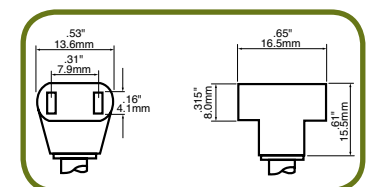

DC FANS

120 x 120 x 38mm (4.7 x 4.7 x 1.5")

MODEL	RATED VOLTAGE VDC	INPUT POWER W	RATED CURRENT A	BEARINGS	SPEED RPM	AIR FLOW CFM	MAX. PRESSURE mmH ₂ O	NOISE dB	APPROVAL
CFA1212038MB	12	12	1	Ball	2400	121	5.6	46	C US
CFA1212038MS	12	12	1	Sleeve	2400	121	5.6	46	C US
CFA2412038MS	24	14.4	0.6	Sleeve	2400	121	5.6	46	C US

FAN CABLES

AC Fan Power Cords

- Black 18/2 SPT-1 wire
- 105°C 300 volts
- CSA rated 7A/125 VAC
- UL rated 10A/125VAC

FAN CONNECTOR PLUG TO WIRE LEADS

MODEL	LENGTH	TERMINATION	CONNECTION
CFC-A24	24"	45° Angled Plug	Wire Leads
CFC-T24	24"	'T' style Plug	Wire Leads
CFC-T48	48"	'T' style Plug	Wire Leads
CFC-T72	72"	'T' style Plug	Wire Leads

FAN CONNECTOR PLUG TO AC PLUG

MODEL	LENGTH	TERMINATION	CONNECTION
CFC-T24P	24"	'T' style Plug	NEMA 1-15P
CFC-T48P	48"	'T' style Plug	NEMA 1-15P
CFC-T72P	72"	'T' style Plug	NEMA 1-15P