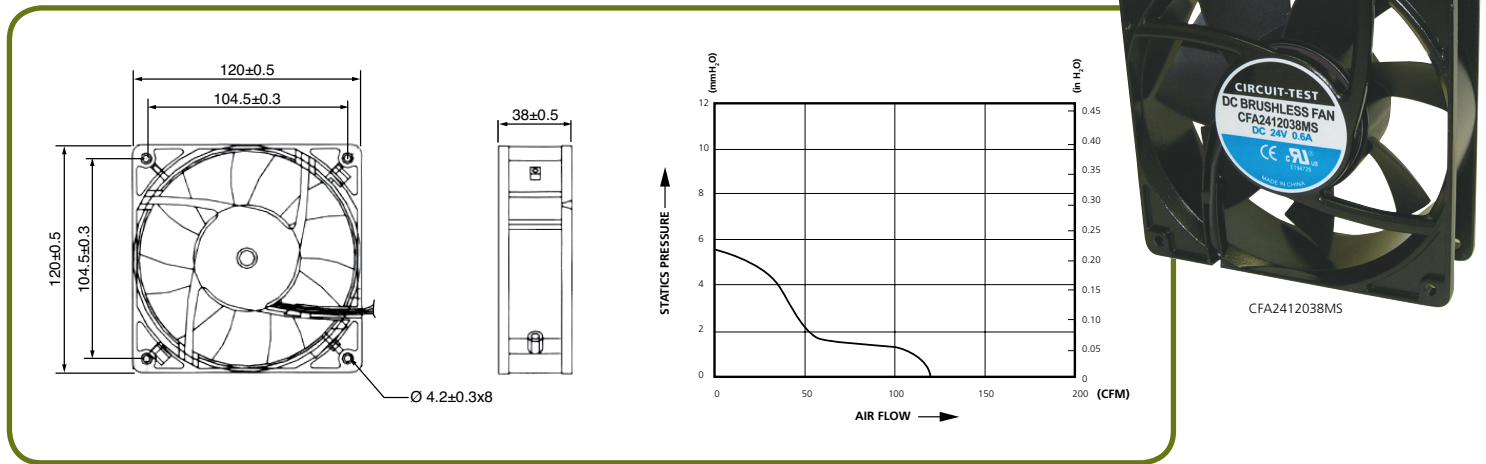

DC FANS

120 x 120 x 38mm (4.7 x 4.7 x 1.5")

MODEL	RATED VOLTAGE VDC	INPUT POWER W	RATED CURRENT A	BEARINGS	SPEED RPM	AIR FLOW CFM	MAX. PRESSURE mmH ₂ O	NOISE dB	APPROVAL
CFA1212038MB	12	12	1	Ball	2400	121	5.6	46	C US
CFA1212038MS	12	12	1	Sleeve	2400	121	5.6	46	C US
CFA2412038MS	24	14.4	0.6	Sleeve	2400	121	5.6	46	C US

FAN CABLES

AC Fan Power Cords

- Black 18/2 SPT-1 wire
- 105°C 300 volts
- CSA rated 7A/125 VAC
- UL rated 10A/125VAC

FAN CONNECTOR PLUG TO WIRE LEADS

MODEL	LENGTH	TERMINATION	CONNECTION
CFC-A24	24"	45° Angled Plug	Wire Leads
CFC-T24	24"	'T' style Plug	Wire Leads
CFC-T48	48"	'T' style Plug	Wire Leads
CFC-T72	72"	'T' style Plug	Wire Leads

FAN CONNECTOR PLUG TO AC PLUG

MODEL	LENGTH	TERMINATION	CONNECTION
CFC-T24P	24"	'T' style Plug	NEMA 1-15P
CFC-T48P	48"	'T' style Plug	NEMA 1-15P
CFC-T72P	72"	'T' style Plug	NEMA 1-15P