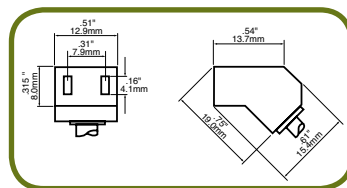

DC FANS

120 x 120 x 38mm (4.7 x 4.7 x 1.5")

MODEL	RATED VOLTAGE VDC	INPUT POWER W	RATED CURRENT A	BEARINGS	SPEED RPM	AIR FLOW CFM	MAX. PRESSURE mmH ₂ O	NOISE dB	APPROVAL
CFA1212038MB	12	12	1	Ball	2400	121	5.6	46	C US
CFA1212038MS	12	12	1	Sleeve	2400	121	5.6	46	C US
CFA2412038MS	24	14.4	0.6	Sleeve	2400	121	5.6	46	C US

FAN CABLES

AC Fan Power Cords

- Black 18/2 SPT-1 wire
- 105°C 300 volts
- CSA rated 7A/125 VAC
- UL rated 10A/125VAC

FAN CONNECTOR PLUG TO WIRE LEADS

MODEL	LENGTH	TERMINATION	CONNECTION
CFC-A24	24"	45° Angled Plug	Wire Leads
CFC-T24	24"	'T' style Plug	Wire Leads
CFC-T48	48"	'T' style Plug	Wire Leads
CFC-T72	72"	'T' style Plug	Wire Leads

FAN CONNECTOR PLUG TO AC PLUG

MODEL	LENGTH	TERMINATION	CONNECTION
CFC-T24P	24"	'T' style Plug	NEMA 1-15P
CFC-T48P	48"	'T' style Plug	NEMA 1-15P
CFC-T72P	72"	'T' style Plug	NEMA 1-15P