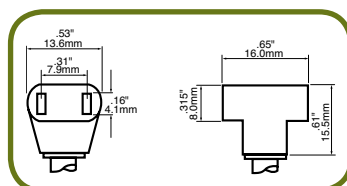

DC FANS

120 x 120 x 38mm (4.7 x 4.7 x 1.5")

MODEL	RATED VOLTAGE VDC	INPUT POWER W	RATED CURRENT A	BEARINGS	SPEED RPM	AIR FLOW CFM	MAX. PRESSURE mmH ₂ O	NOISE dB	APPROVAL
CFA1212038MB	12	12	1	Ball	2400	121	5.6	46	C US
CFA1212038MS	12	12	1	Sleeve	2400	121	5.6	46	C US
CFA2412038MS	24	14.4	0.6	Sleeve	2400	121	5.6	46	C US

FAN CABLES

AC Fan Power Cords

- Black 18/2 SPT-1 wire
- 105°C 300 volts
- CSA rated 7A/125 VAC
- UL rated 10A/125VAC

FAN CONNECTOR PLUG TO WIRE LEADS

MODEL	LENGTH	TERMINATION	CONNECTION
CFC-A24	24"	45° Angled Plug	Wire Leads
CFC-T24	24"	'T' style Plug	Wire Leads
CFC-T48	48"	'T' style Plug	Wire Leads
CFC-T72	72"	'T' style Plug	Wire Leads

FAN CONNECTOR PLUG TO AC PLUG

MODEL	LENGTH	TERMINATION	CONNECTION
CFC-T24P	24"	'T' style Plug	NEMA 1-15P
CFC-T48P	48"	'T' style Plug	NEMA 1-15P
CFC-T72P	72"	'T' style Plug	NEMA 1-15P