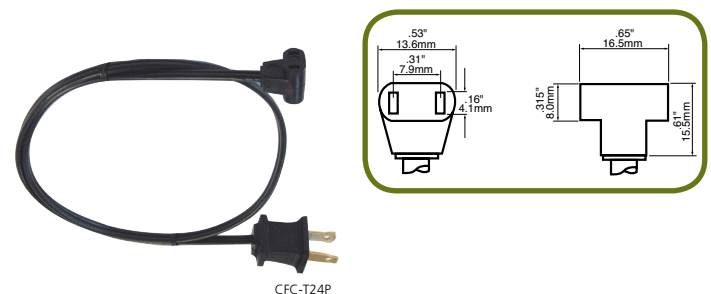

DC FANS

120 x 120 x 38mm (4.7 x 4.7 x 1.5")

MODEL	RATED VOLTAGE VDC	INPUT POWER W	RATED CURRENT A	BEARINGS	SPEED RPM	AIR FLOW CFM	MAX. PRESSURE mmH ₂ O	NOISE dB	APPROVAL
CFA1212038MB	12	12	1	Ball	2400	121	5.6	46	C US
CFA1212038MS	12	12	1	Sleeve	2400	121	5.6	46	C US
CFA2412038MS	24	14.4	0.6	Sleeve	2400	121	5.6	46	C US

FAN CABLES

AC Fan Power Cords

- Black 18/2 SPT-1 wire
- 105°C 300 volts
- CSA rated 7A/125 VAC
- UL rated 10A/125VAC

FAN CONNECTOR PLUG TO WIRE LEADS

MODEL	LENGTH	TERMINATION	CONNECTION
CFC-A24	24"	45° Angled Plug	Wire Leads
CFC-T24	24"	'T' style Plug	Wire Leads
CFC-T48	48"	'T' style Plug	Wire Leads
CFC-T72	72"	'T' style Plug	Wire Leads

FAN CONNECTOR PLUG TO AC PLUG

MODEL	LENGTH	TERMINATION	CONNECTION
CFC-T24P	24"	'T' style Plug	NEMA 1-15P
CFC-T48P	48"	'T' style Plug	NEMA 1-15P
CFC-T72P	72"	'T' style Plug	NEMA 1-15P