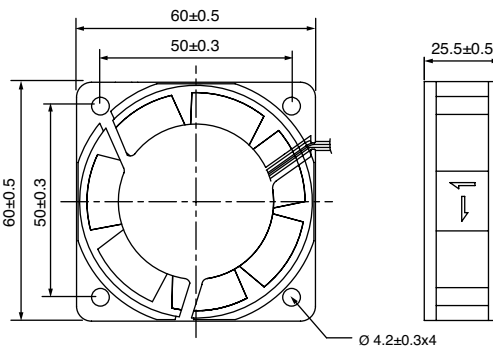

### 60 x 60 x 15mm (2.36 x 2.36 x 0.59")

CFA126015MS

MODEL	RATED VOLTAGE VDC	INPUT POWER W	RATED CURRENT A	BEARINGS	SPEED RPM	AIR FLOW CFM	MAX. PRESSURE mmH <sub>2</sub> O	NOISE dB	APPROVAL
CFA126015MS	12	1.92	0.16	Sleeve	3800	20.22	3.1	30	

### 60 x 60 x 25mm (2.36 x 2.36 x 1")

CFA246025MS

MODEL	RATED VOLTAGE VDC	INPUT POWER W	RATED CURRENT A	BEARINGS	SPEED RPM	AIR FLOW CFM	MAX. PRESSURE mmH <sub>2</sub> O	NOISE dB	APPROVAL
CFA126025MB	12	1.32	0.11	Ball	3200	16.7	3.1	25	
CFA126025MS	12	1.32	0.11	Sleeve	3200	16.7	3.1	25	
CFA246025MS	24	2.4	0.1	Sleeve	3200	16.7	3.1	25	