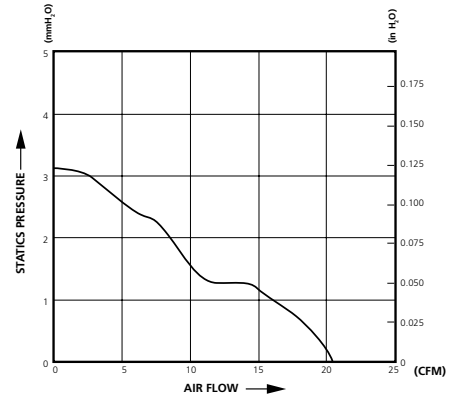

### 60 x 60 x 15mm (2.36 x 2.36 x 0.59")

CFA126015MS

MODEL	RATED VOLTAGE VDC	INPUT POWER W	RATED CURRENT A	BEARINGS	SPEED RPM	AIR FLOW CFM	MAX. PRESSURE mmH <sub>2</sub> O	NOISE dB	APPROVAL
CFA126015MS	12	1.92	0.16	Sleeve	3800	20.22	3.1	30	

### 60 x 60 x 25mm (2.36 x 2.36 x 1")

CFA246025MS

MODEL	RATED VOLTAGE VDC	INPUT POWER W	RATED CURRENT A	BEARINGS	SPEED RPM	AIR FLOW CFM	MAX. PRESSURE mmH <sub>2</sub> O	NOISE dB	APPROVAL
CFA126025MB	12	1.32	0.11	Ball	3200	16.7	3.1	25	
CFA126025MS	12	1.32	0.11	Sleeve	3200	16.7	3.1	25	
CFA246025MS	24	2.4	0.1	Sleeve	3200	16.7	3.1	25	