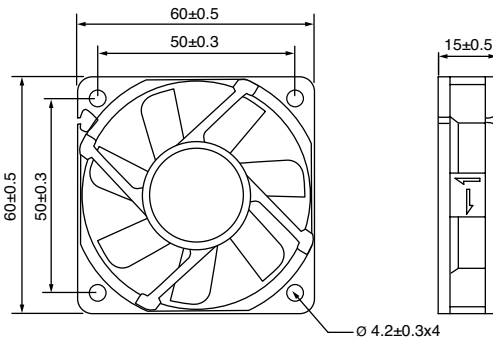

### 60 x 60 x 15mm (2.36 x 2.36 x 0.59")

CFA126015MS

MODEL	RATED VOLTAGE VDC	INPUT POWER W	RATED CURRENT A	BEARINGS	SPEED RPM	AIR FLOW CFM	MAX. PRESSURE mmH <sub>2</sub> O	NOISE dB	APPROVAL
CFA126015MS	12	1.92	0.16	Sleeve	3800	20.22	3.1	30	

### 60 x 60 x 25mm (2.36 x 2.36 x 1")

CFA246025MS

MODEL	RATED VOLTAGE VDC	INPUT POWER W	RATED CURRENT A	BEARINGS	SPEED RPM	AIR FLOW CFM	MAX. PRESSURE mmH <sub>2</sub> O	NOISE dB	APPROVAL
CFA126025MB	12	1.32	0.11	Ball	3200	16.7	3.1	25	
CFA126025MS	12	1.32	0.11	Sleeve	3200	16.7	3.1	25	
CFA246025MS	24	2.4	0.1	Sleeve	3200	16.7	3.1	25	