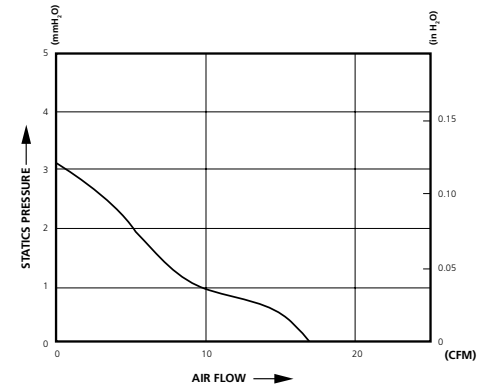

### 60 x 60 x 15mm (2.36 x 2.36 x 0.59")

CFA126015MS

MODEL	RATED VOLTAGE VDC	INPUT POWER W	RATED CURRENT A	BEARINGS	SPEED RPM	AIR FLOW CFM	MAX. PRESSURE mmH <sub>2</sub> O	NOISE dB	APPROVAL
CFA126015MS	12	1.92	0.16	Sleeve	3800	20.22	3.1	30	

### 60 x 60 x 25mm (2.36 x 2.36 x 1")

CFA246025MS

MODEL	RATED VOLTAGE VDC	INPUT POWER W	RATED CURRENT A	BEARINGS	SPEED RPM	AIR FLOW CFM	MAX. PRESSURE mmH <sub>2</sub> O	NOISE dB	APPROVAL
CFA126025MB	12	1.32	0.11	Ball	3200	16.7	3.1	25	
CFA126025MS	12	1.32	0.11	Sleeve	3200	16.7	3.1	25	
CFA246025MS	24	2.4	0.1	Sleeve	3200	16.7	3.1	25	